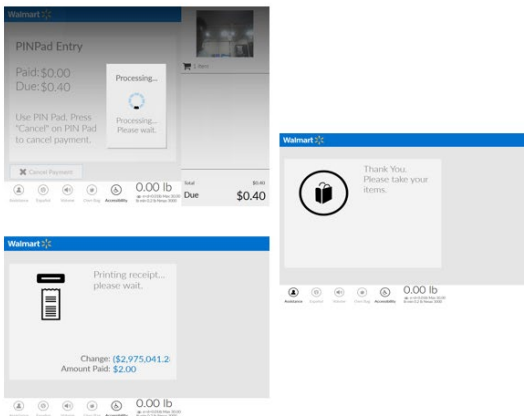

Walmart Self-Checkout Process

Self-checkout
welcome
screen

Adds items to
cart by
scanning UPC
or press "Look
Up Items."
Press pay
arrow.

Select "Other
payment
methods".

Select the "eWIC" button and swipe the eWIC card.

Use PIN pad to enter PIN and accept charges.

Final screens are the same as other transactions.