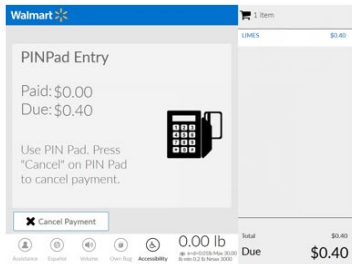

Walmart Self-Checkout Process

Self-checkout
welcome
screen

Adds items to
cart by
scanning UPC
or press "Look
Up Items."
Press pay
arrow.

Select "Other
payment
methods".

Select the "eWIC" button and swipe the eWIC card.

Use PIN pad to enter PIN and accept charges.

Final screens are the same as other transactions.