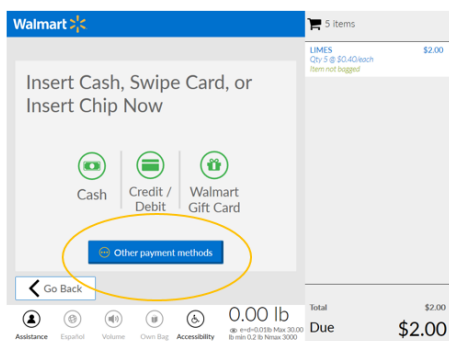

Walmart Self-Checkout Process

Self-checkout
welcome
screen

Adds items to
cart by
scanning UPC
or press "Look
Up Items."
Press pay
arrow.

Select "Other
payment
methods".

Select the "eWIC" button and swipe the eWIC card.

Use PIN pad to enter PIN and accept charges.

Final screens are the same as other transactions.