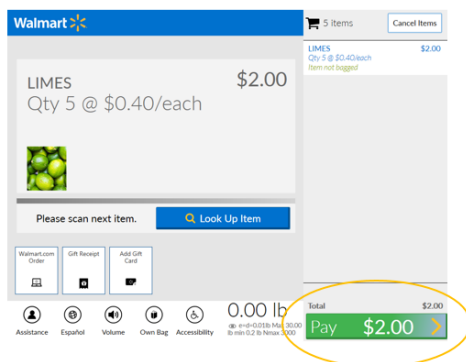

Walmart Self-Checkout Process

Self-checkout
welcome
screen

Adds items to
cart by
scanning UPC
or press "Look
Up Items."
Press pay
arrow.

Select "Other
payment
methods".

Select the "eWIC" button and swipe the eWIC card.

Use PIN pad to enter PIN and accept charges.

Final screens are the same as other transactions.