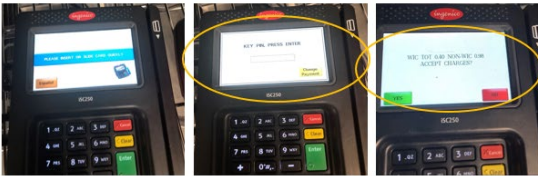

Walmart Self-Checkout Process

Self-checkout
welcome
screen

Adds items to
cart by
scanning UPC
or press "Look
Up Items."
Press pay
arrow.

Select "Other
payment
methods".

Select the "eWIC" button and swipe the eWIC card.

Use PIN pad to enter PIN and accept charges.

Final screens are the same as other transactions.