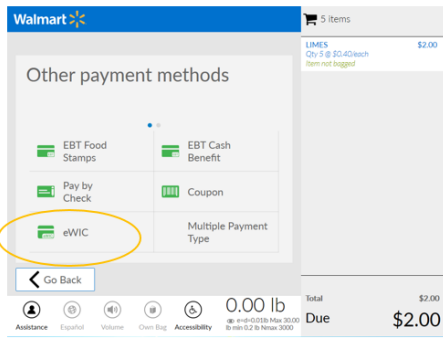

Walmart Self-Checkout Process

Self-checkout
welcome
screen

Adds items to
cart by
scanning UPC
or press "Look
Up Items."
Press pay
arrow.

Select "Other
payment
methods".

Select the "eWIC" button and swipe the eWIC card.

Use PIN pad to enter PIN and accept charges.

Final screens are the same as other transactions.